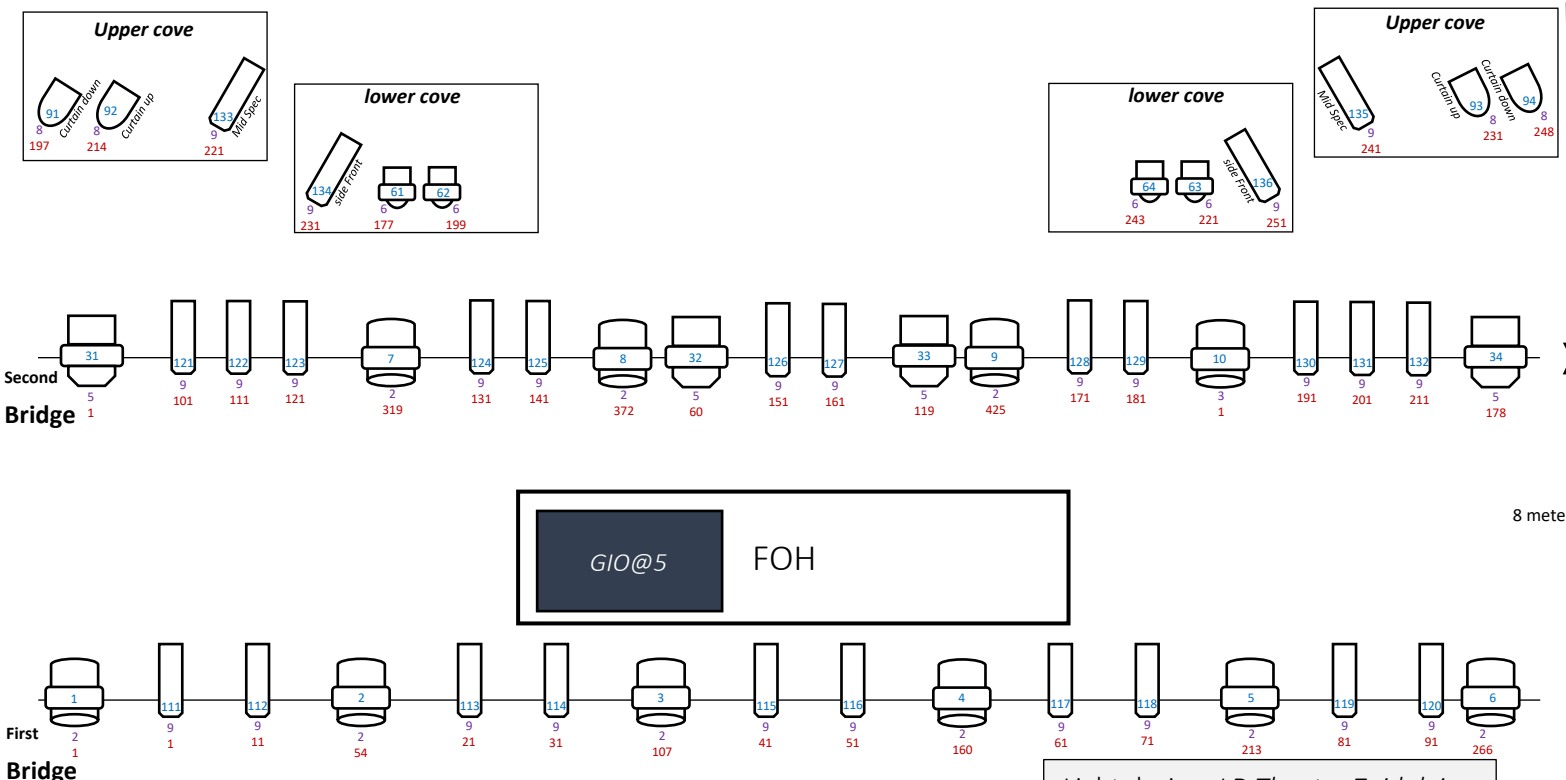

## Fader control:

Channel 405 thru 408

## Universes:

- 2, Robe T1 profiles
  - 3, Robe T1 profiles
  - 4, Robe T1 pc / profiles
  - 5, Robe DL7S profile / Ledbeam 150
  - 6, Robe ledbeam 150
  - 7, Robin spiders
  - 8, Robin perfects 150
  - 9, ETC S4 lustr 2 zoom, Hall lights
  - 10, ETC Cyc light
- Deployable lights:  
11 / 12 / 16

## Fixtures:

26x S4 lustr 2, 14x Robin Spider, 22x Robe T1 profile, 6x Robe T1 PC,  
4x Robin DL7S, 24x Robin Ledbeam 150, 4x Robin Perfect 150, 16x S4 lustr 2 Cyc

Light design: LD Theater Zuidplein  
Plot: Wilco Hoefnagel  
Stage: Grote Zaal  
Location: Theater Zuidplein  
Date: 20-10-2021