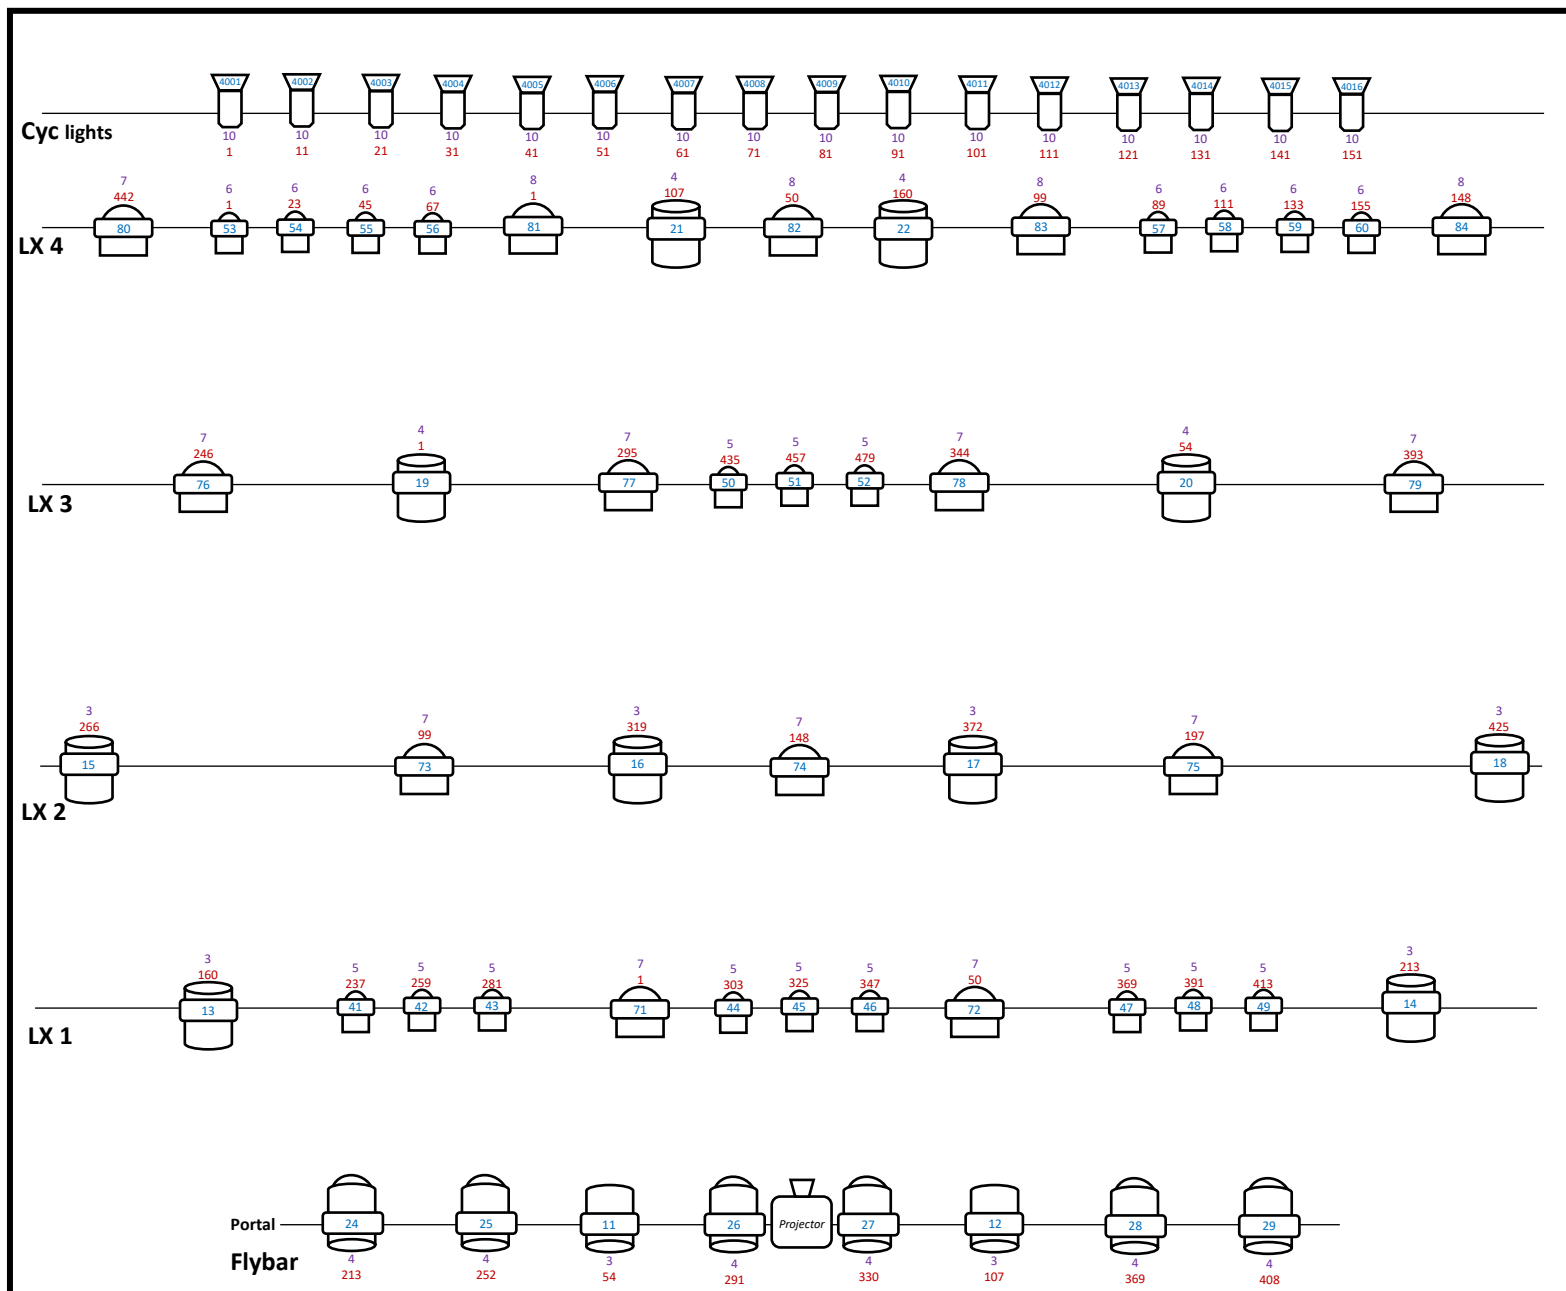

## Cyc Lights

## Fader control:

Channel 405 thru 408

## Universes:

- 2, Robe T1 profiles
  - 3, Robe T1 profiles
  - 4, Robe T1 pc / profiles
  - 5, Robe DL7S profile / Ledbeam 150
  - 6, Robe ledbeam 150
  - 7, Robin spiders
  - 8, Robin perfects 150
  - 9, ETC S4 lustr 2 zoom, Hall lights
  - 10, ETC Cyc light
- Deployable lights:  
11 / 12 / 16

## Fixtures:

26x S4 lustr 2, 14x Robin Spider, 22x Robe T1 profile, 6x Robe T1 PC,  
4x Robin DL7S, 24x Robin Ledbeam 150, 4x Robin Perfect 150, 16x S4 lustr 2 Cyc

Light design: LD Theater Zuidplein  
Plot: Wilco Hoefnagel  
Stage: Grote Zaal  
Location: Theater Zuidplein  
Date: 20-10-2021