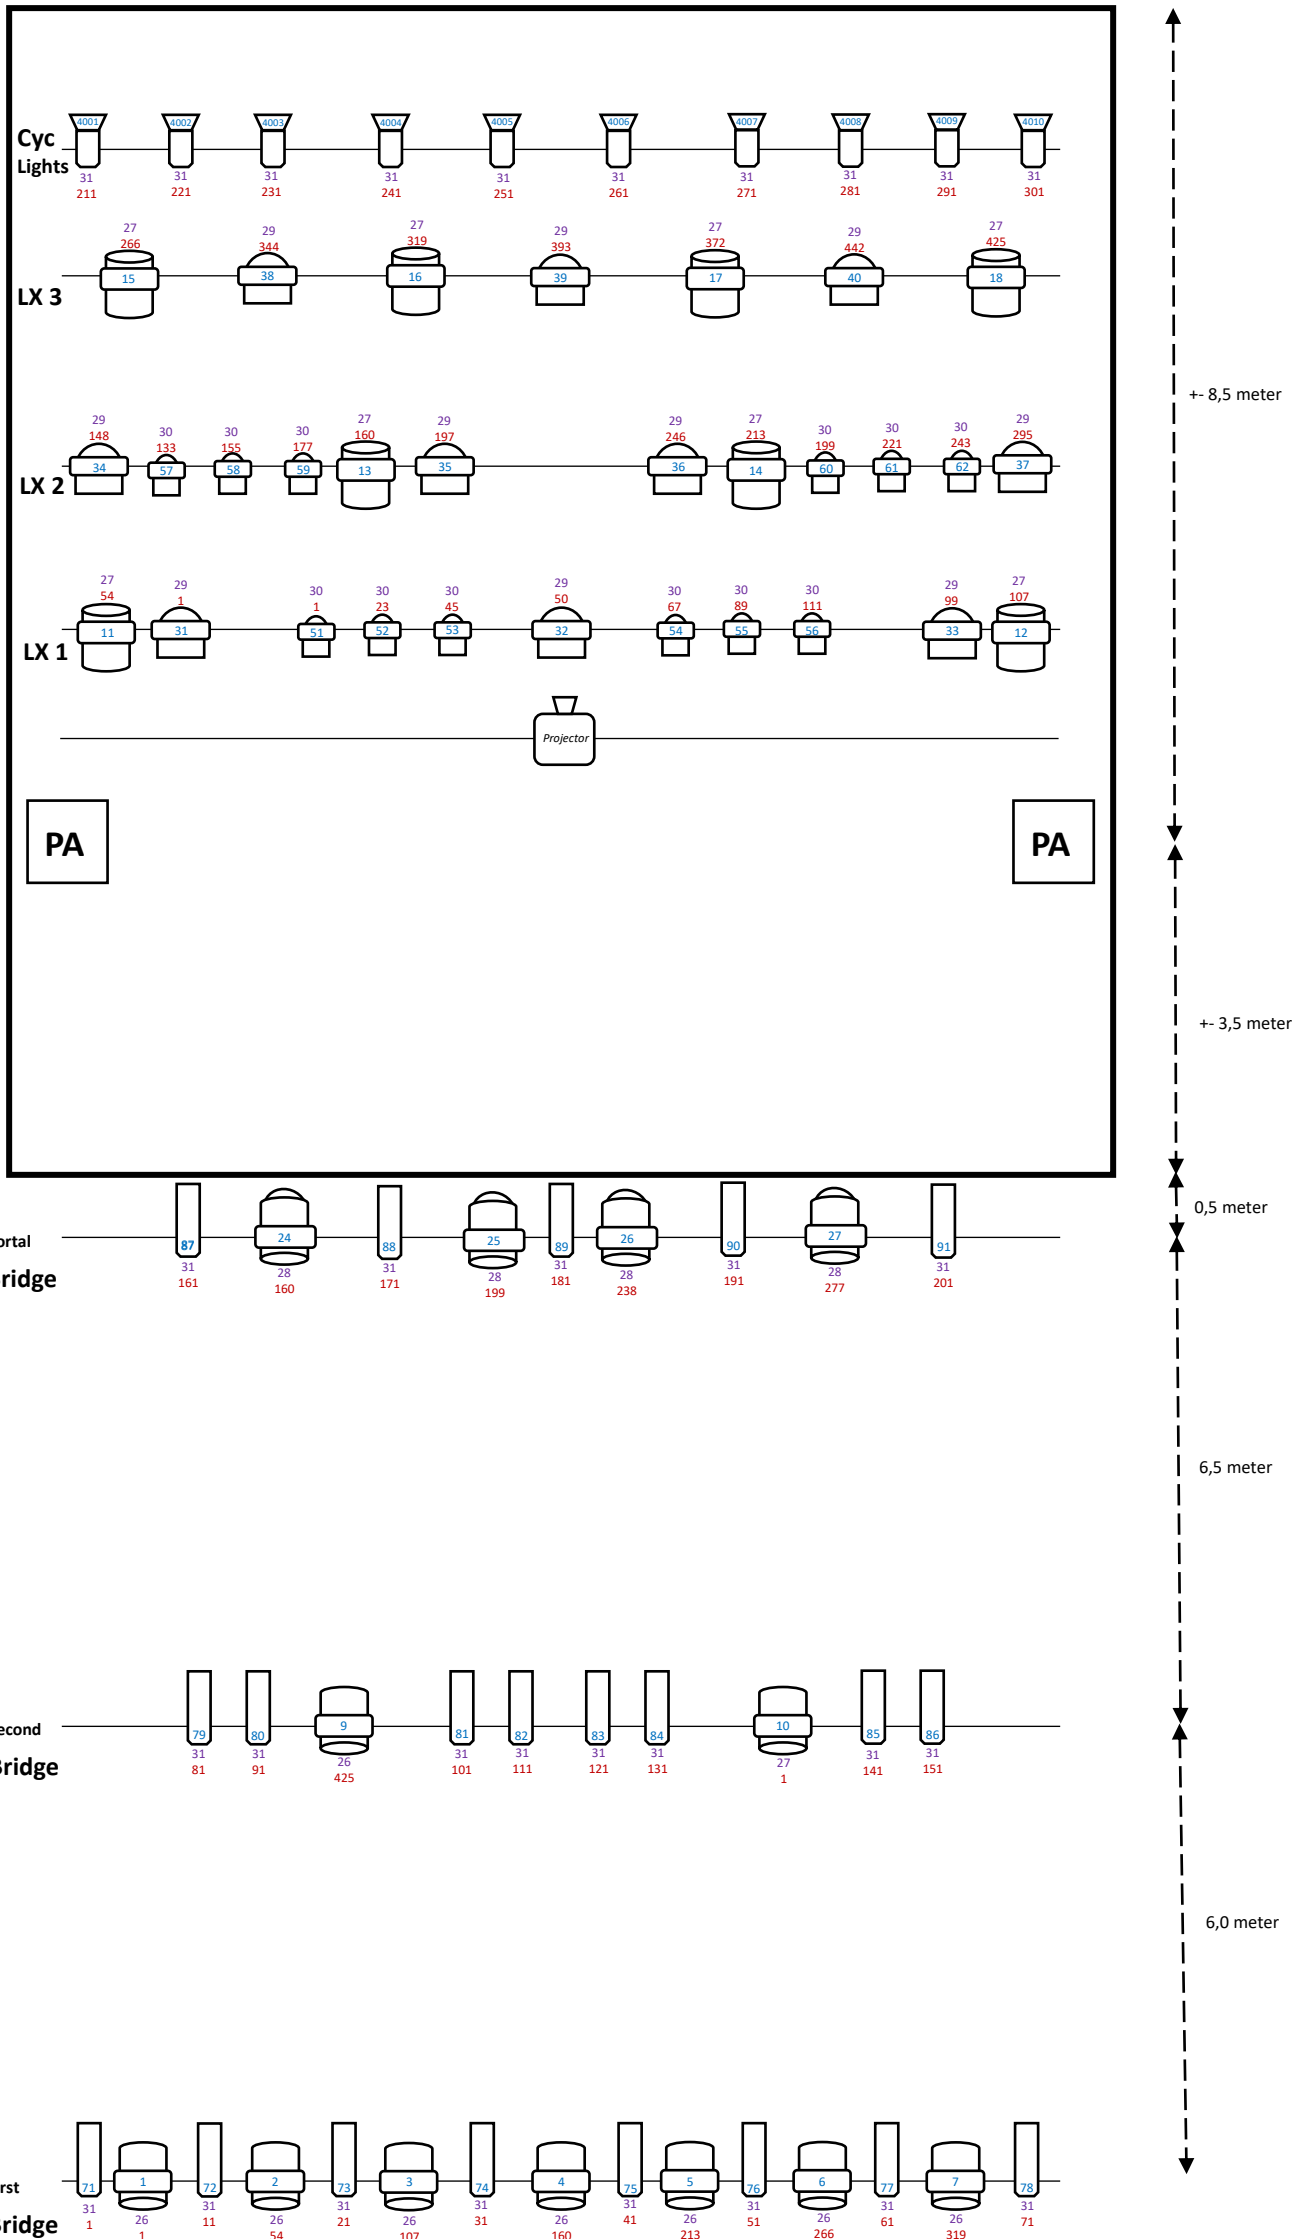

Lightplot Kleine Zaal

Legend:

 ETC Cyc light
Strb + fan 10 channels

 ETC 4 lustr 2 zoom
Strb + fan 10 channels

 Robe T1 Profile
Mode 3

 Robe T1 PC
Mode 3

 Robin Spiider
Mode 1

 Robe ledbeam 150
22 channel mode

 Robin Parfect 150
17 channel mode

Universe= purple

DMX Address= red

Channel number= blue

Hall Lights:

Channel 201, 202

Wall Lights:

Channel 204

26, T1 Profiles

27, T1 Profiles

28, T1 PC's

29, Robin Spiiders

30, Robe Ledbeam 150

31, ETC S4 lustr 2 / Cyc

41, Hall lights, smoke

Deployable lights:

34 / 35 / 39

Fixtures:

21x S4 lustr 2, 10x Robin spiider, 17x Robe T1 profile, 4x Robe T1 PC,
12x Robe Ledbeam 150, 10x S4 lustr 2 Cyc, 8x CLF wall wash

GIO@5 FOH

Light design: LD Theater Zuidplein
Plot: Wilco Hoefnagel
Stage: Kleine Zaal
Location: Theater Zuidplein
Date: 20-10-2021