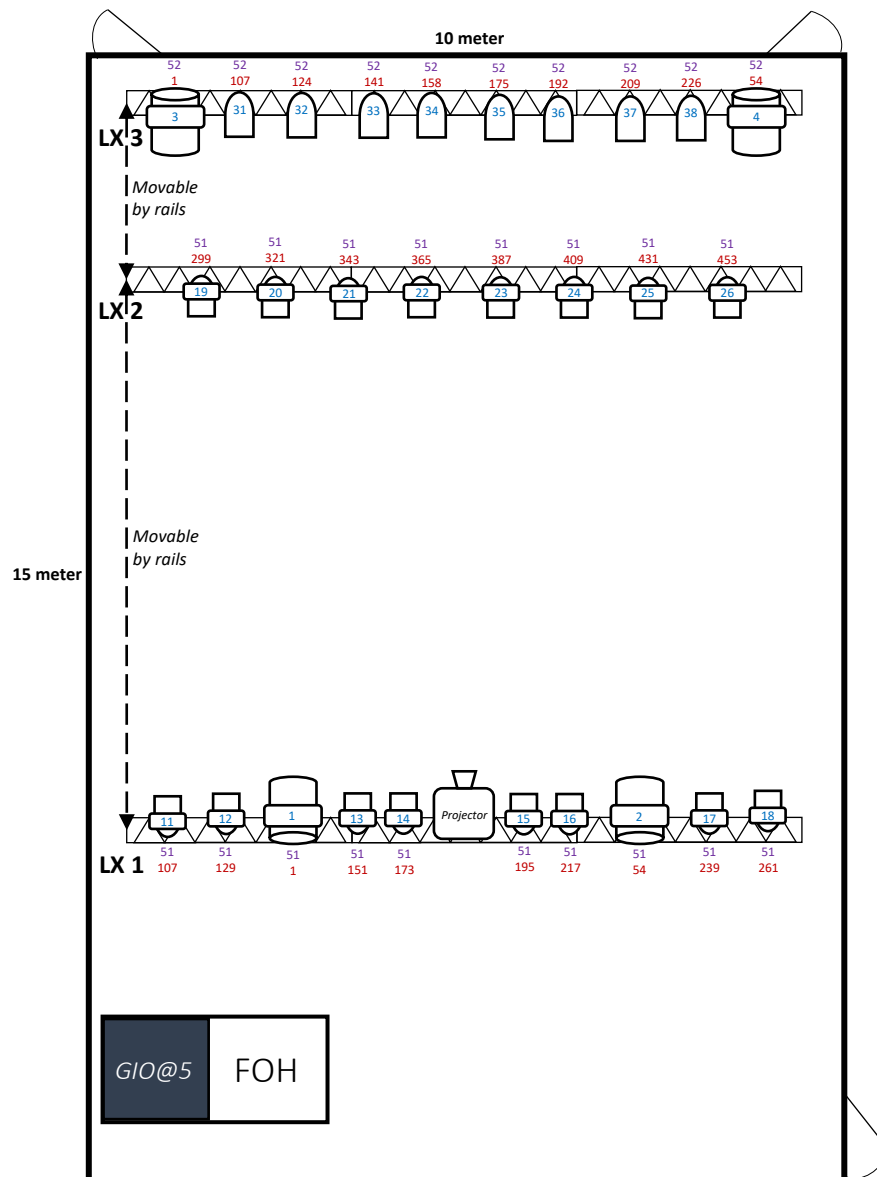

## Legend:

 Robe T1 Profile  
Mode 3

 Robe ledbeam 150  
22 channel mode

 Robin Parfect 150  
17 channel mode

Universe= purple  
DMX Adress= red  
Channel number= blue

## Hall Lights:

Channel  
201, 202, 203, 204, 205

## Fixtures:

4x Robe T1 profile, 16x Robin Ledbeam 150, 8x Robin Parfect 15

Light design: LD Theater Zuidplein  
Plot: Wilco Hoefnagel  
Stage: Zaal Z  
Location: Theater Zuidplein  
Date: 20-10-2021